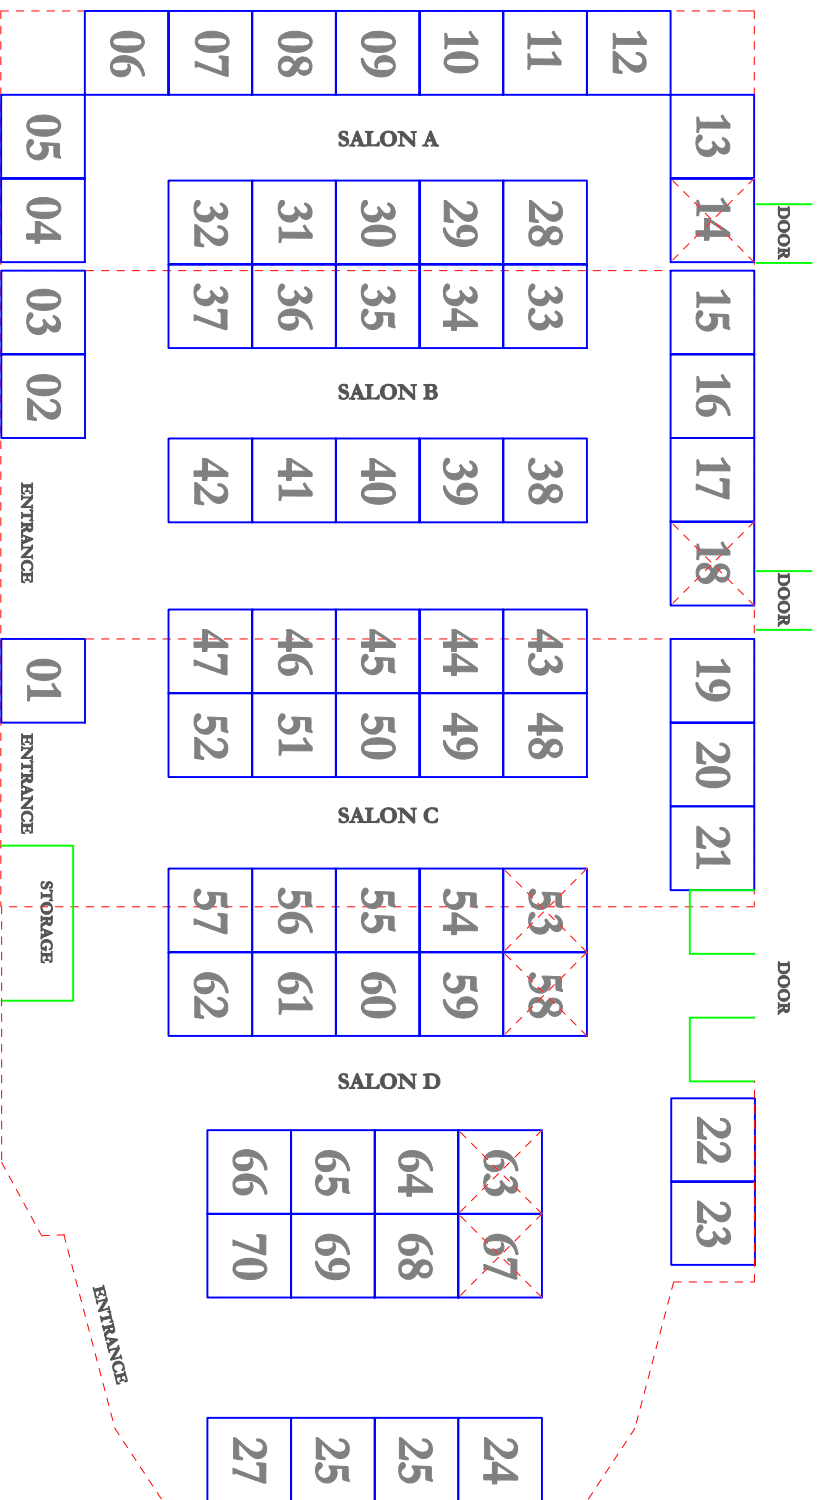

## CRYSTAL PALACE RESORT NASSAU, THE BAHAMAS

**NOTE: PRELIMINARY FLOOR PLAN FOR THE 2007 SHOW. SUBJECT TO CHANGE!  
 10' X 10' BOOTH SPACE. BOOTH #'S 38 THRU 42 ARE OPEN SPACE (W/O BOOTH PARTITION)  
 ADDITIONAL BOOTH NUMBERS 71 THRU 80 TO BE LOCATED THROUGHOUT FOYER AREA.**